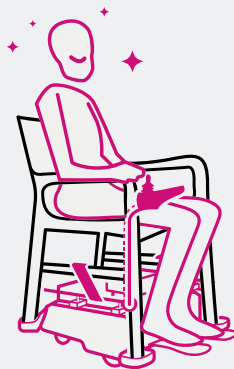

INSTALLATION BY
THE USER OR
BY A TECHNICIAN

SIMPLE AND
ACCURATE
OPERATED

MASTER IT IN
30 MIN

ELECTRIC TILT
SYSTEM

5 ADJUSTABLE
SPEED

4 DAYS
AUTONOMY

COMPACT

Its **compact design** allows you to move around, even into the tightest areas.