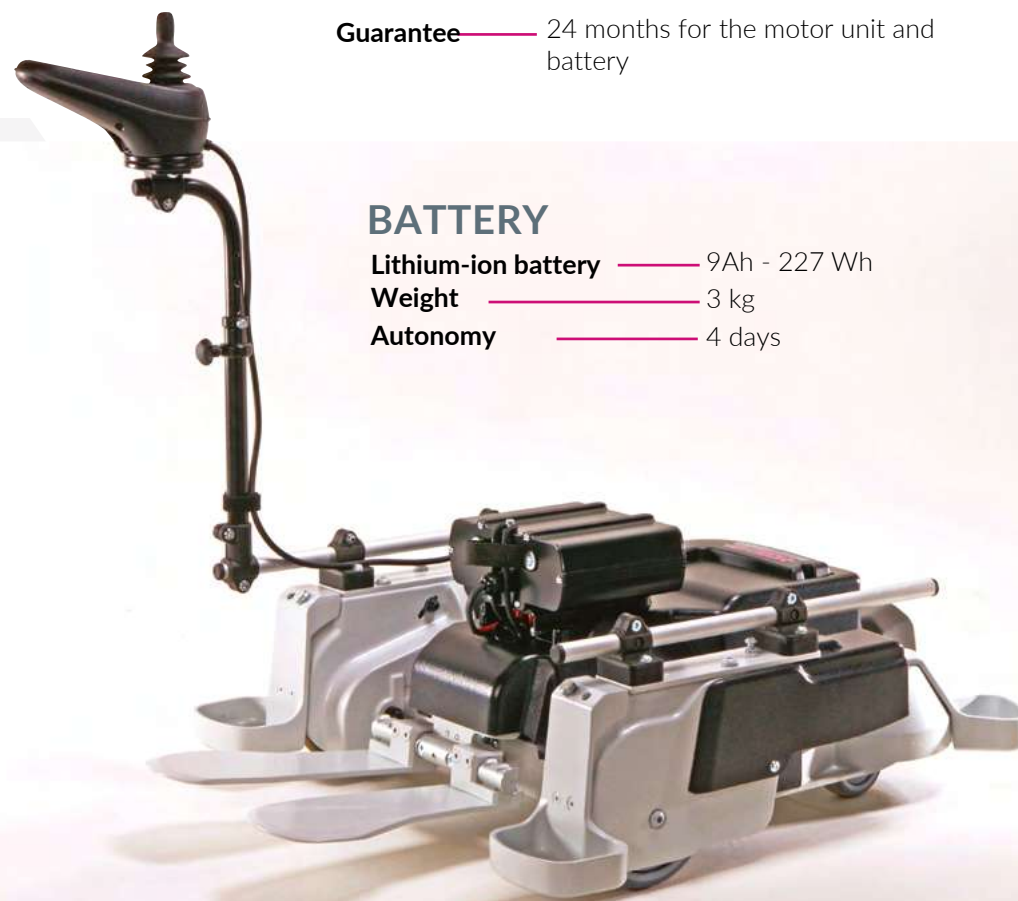

THEY ARE CONVINCED, SO WHY NOT YOU ?

SYLVIE

User since 2019

Her mother Danielle,
tells us :

“ Sylvie used a walker to move in our house; but it was not safe enough. Today **Mobili Kit** avoids any fall: I feel more serene, and Sylvie enjoys full freedom of movement. She can go everywhere in the house and even go out on the terrace! For indoors, it is more suitable than a wheelchair because it is less bulky, especially for the corridors. We are very happy with it!

EMMANUEL

User since 2021

His wife Véronique,
tells us :

“ My husband was using a walker, but he had more and more difficulties, so we decided to purchase a **Mobili Kit** after meeting Robert Benoit. We are using it every day, anywhere in the house because the chair can spin around and pass the doors without having to modify their width. It is very convenient and comforting and it prevents you from falling!

Find more testimonials on the website
benoitsystemes.com

TECHNICAL DETAILS

Min. dimensions	L58 x W41 x H23 cm
Max. weight of user	130 kg
MOBILI KIT weight	20 kg
Adjustable speed	from 1 to 4 km/h (possibility to limit the speed by programming)
Max. safe slope	3° (around 5%)
Max. crossable obstacle height	2 cm

Possible dimensions of the platform
based on chosen chair

from 25 to 75 cm at the front,
from 25 to 68 cm at the rear,
from 32 to 67 cm in deep

Guarantee — 24 months for the motor unit and battery

BATTERY

Lithium-ion battery	9Ah - 227 Wh
Weight	3 kg
Autonomy	4 days